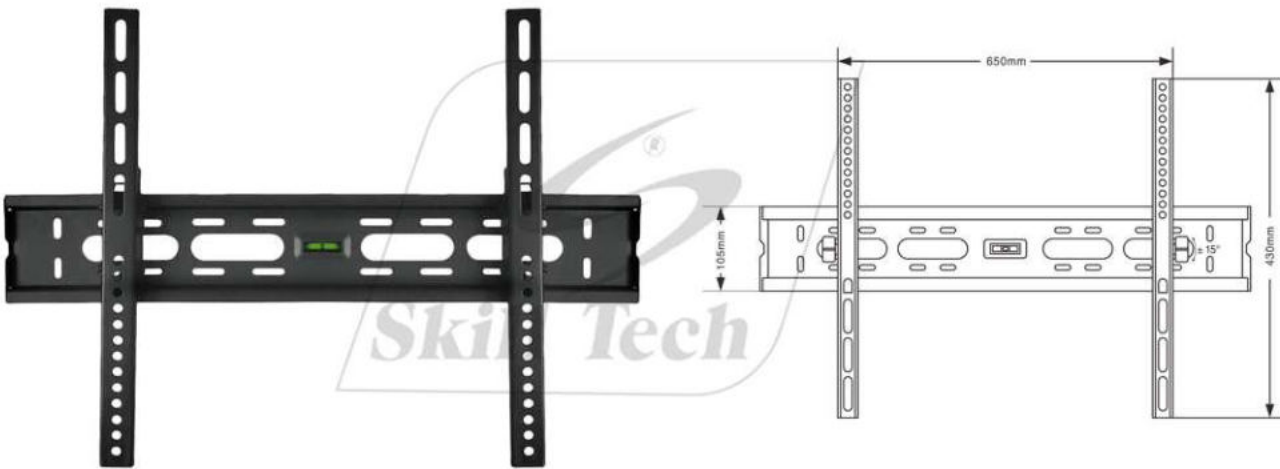

# SH 60T

## Tilt TV Wall Mount

For most 32" - 70" LED, LCD Flat Panel TVs

Screen Size  
32" - 70"

VESA  
600x400

Profile  
68mm

Weight Capacity  
45kg

Tilt Range  
+15° ~ -15°

Bubble Level

**Easily adjust your TV**  
without tools

**Integrated Bubble Level**  
Assures easy installation alignment

**Simple Construction**  
Ensures a quick and easy installation